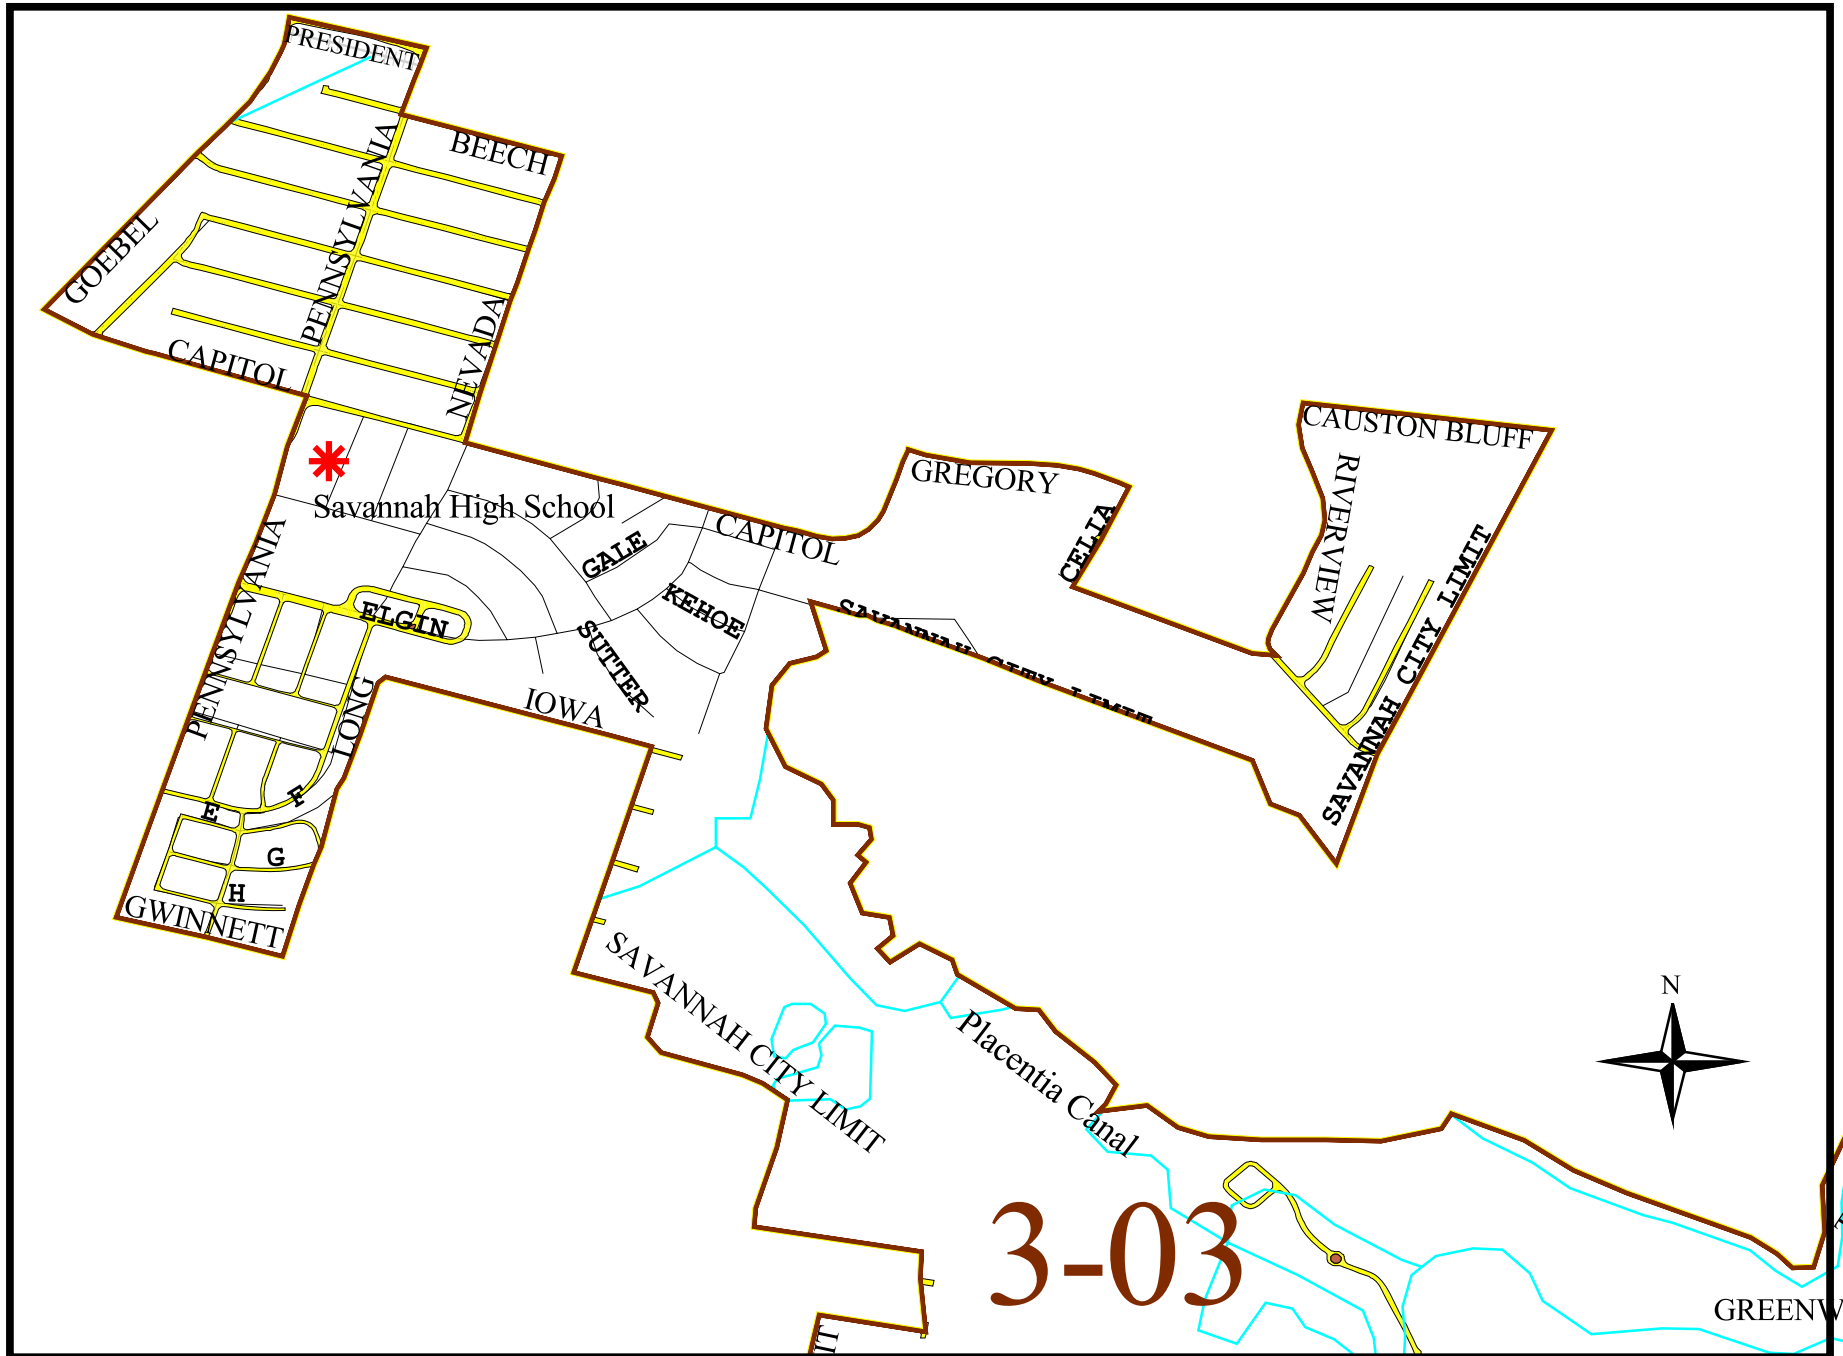

PRECINCT 3-03

GREENWICH CEM

TIMBER CREEK