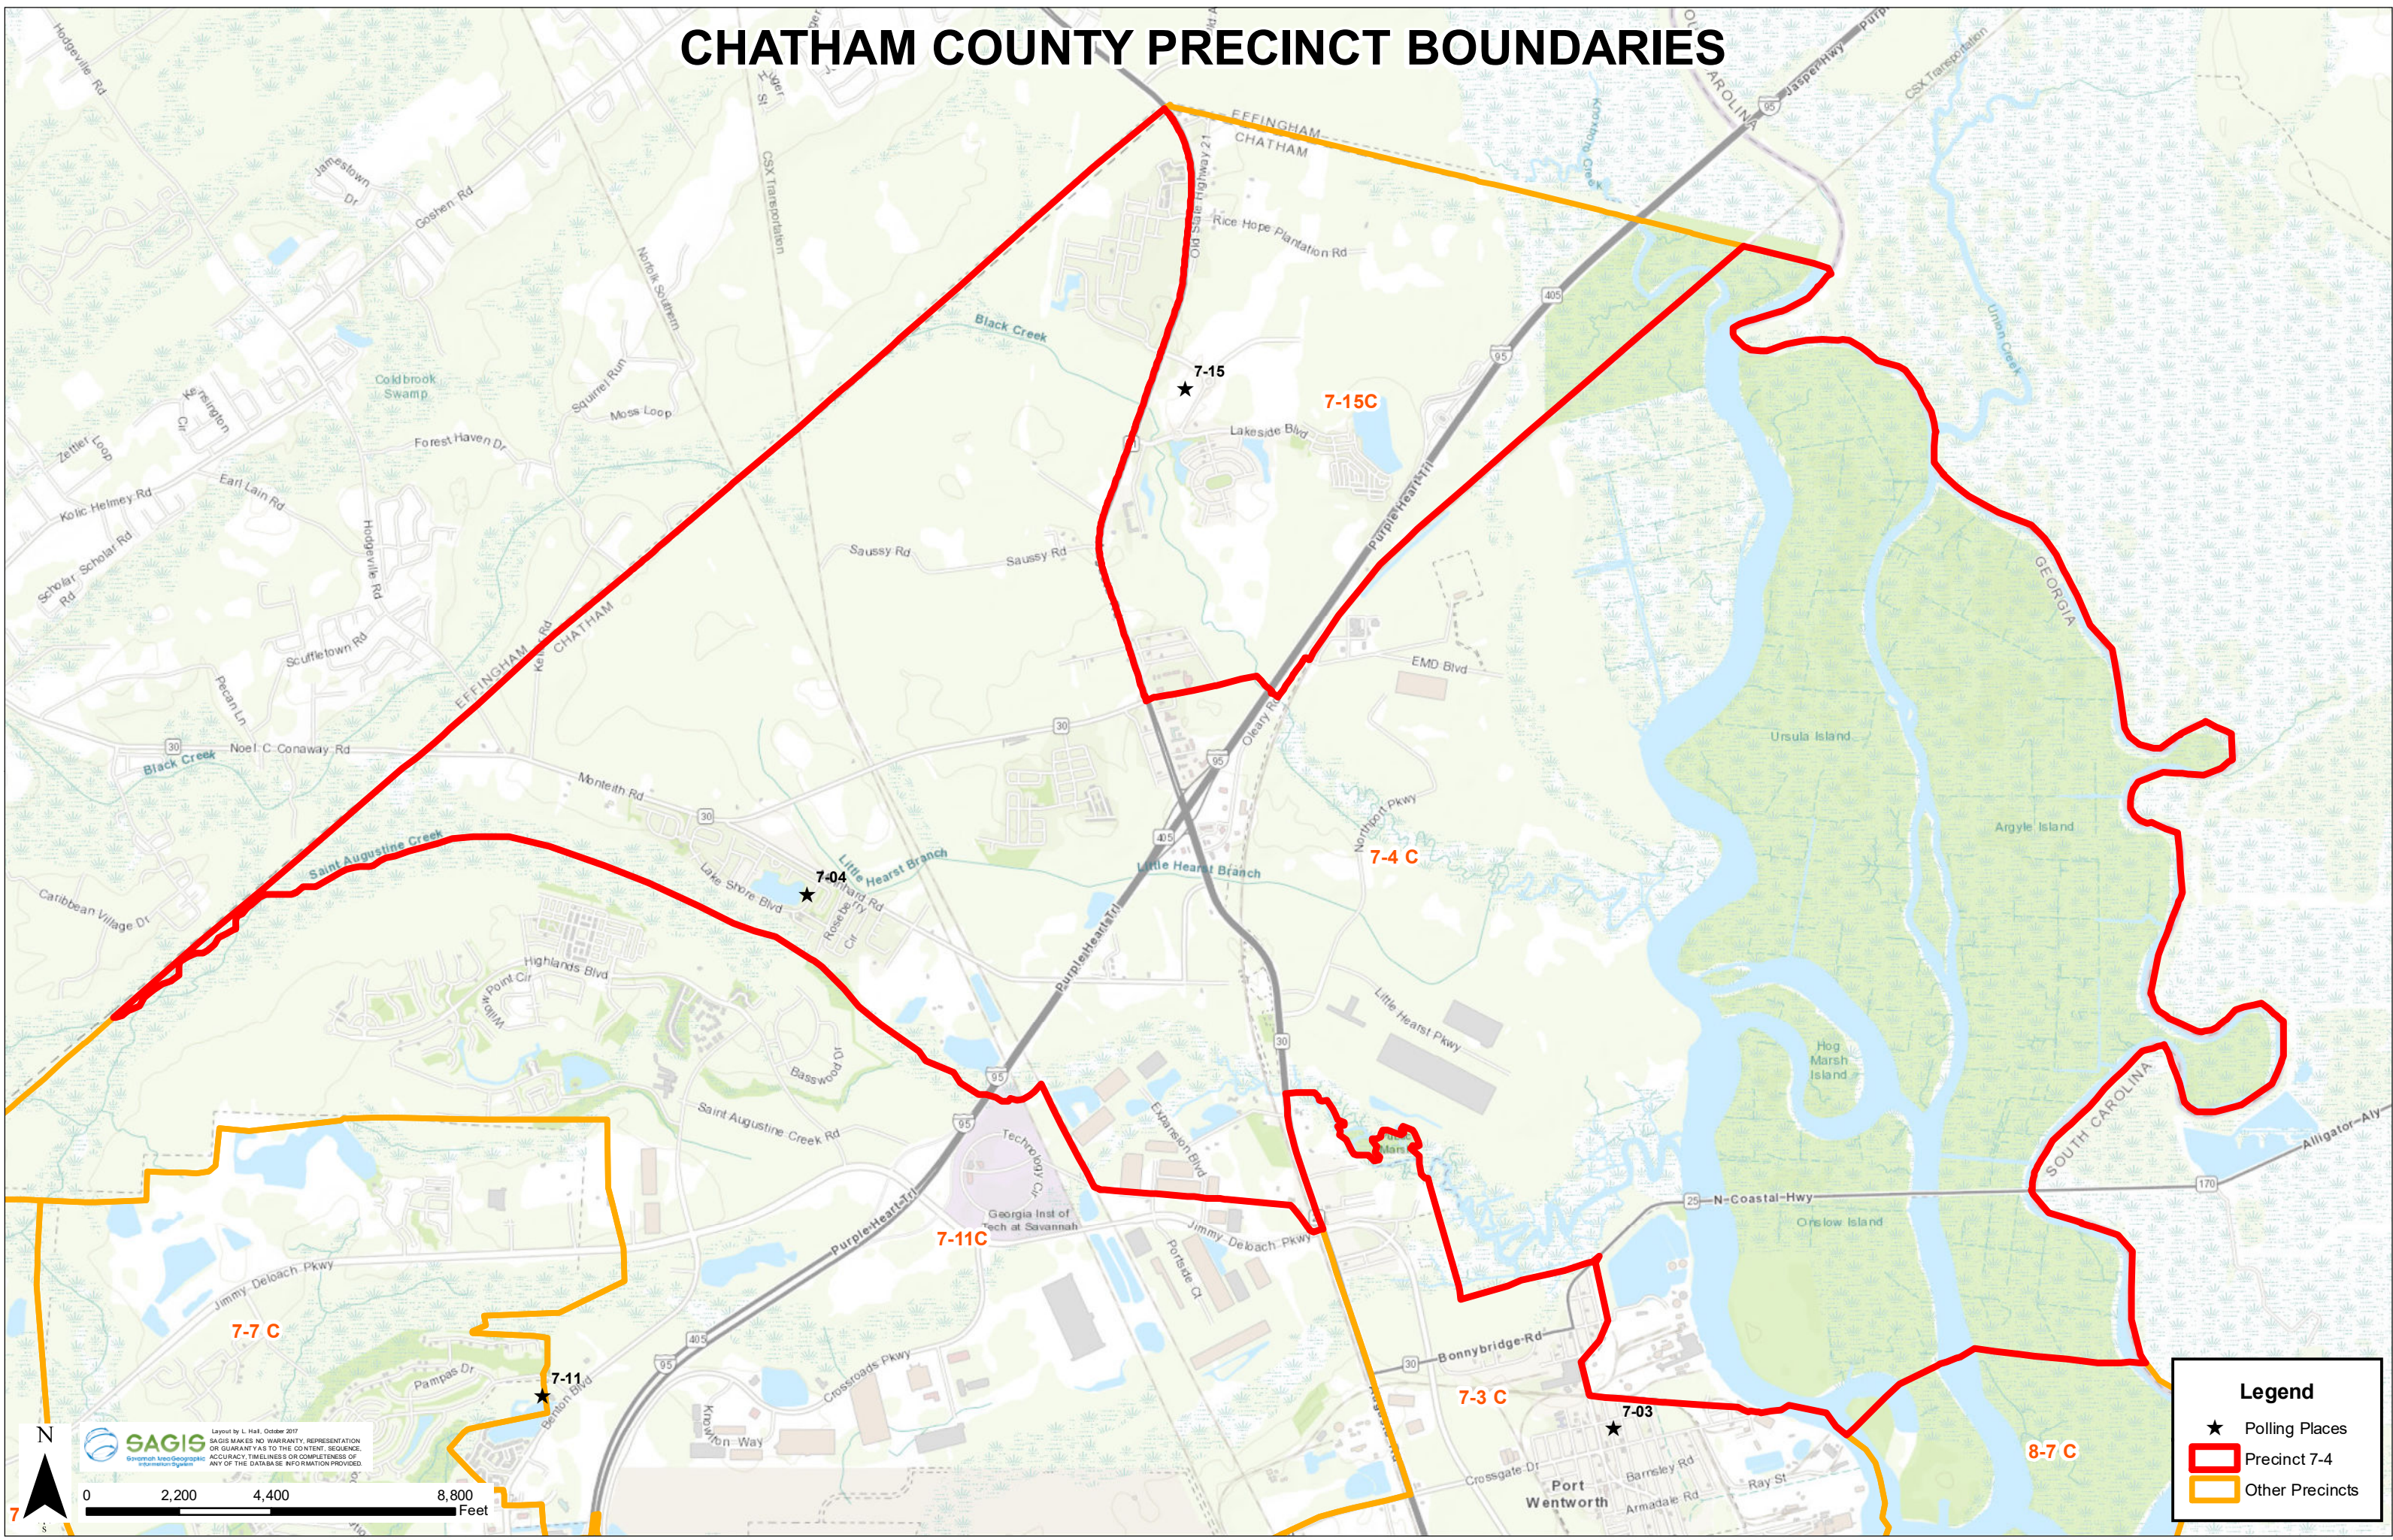

CHATHAM COUNTY PRECINCT BOUNDARIES

Legend

- ★ Polling Places
- Red outline: Precinct 7-4
- Yellow outline: Other Precincts

SAGIS
Savannah Area Geographic Information System

Layout by L. Hall, October 2017
SAGIS MAKES NO WARRANTY, REPRESENTATION OR GUARANTEE AS TO THE CONTENT, SOURCE, ACCURACY, TIMELINESS OR COMPLETENESS OF ANY OF THE DATABASE INFORMATION PROVIDED.

0 2,200 4,400 8,800 Feet