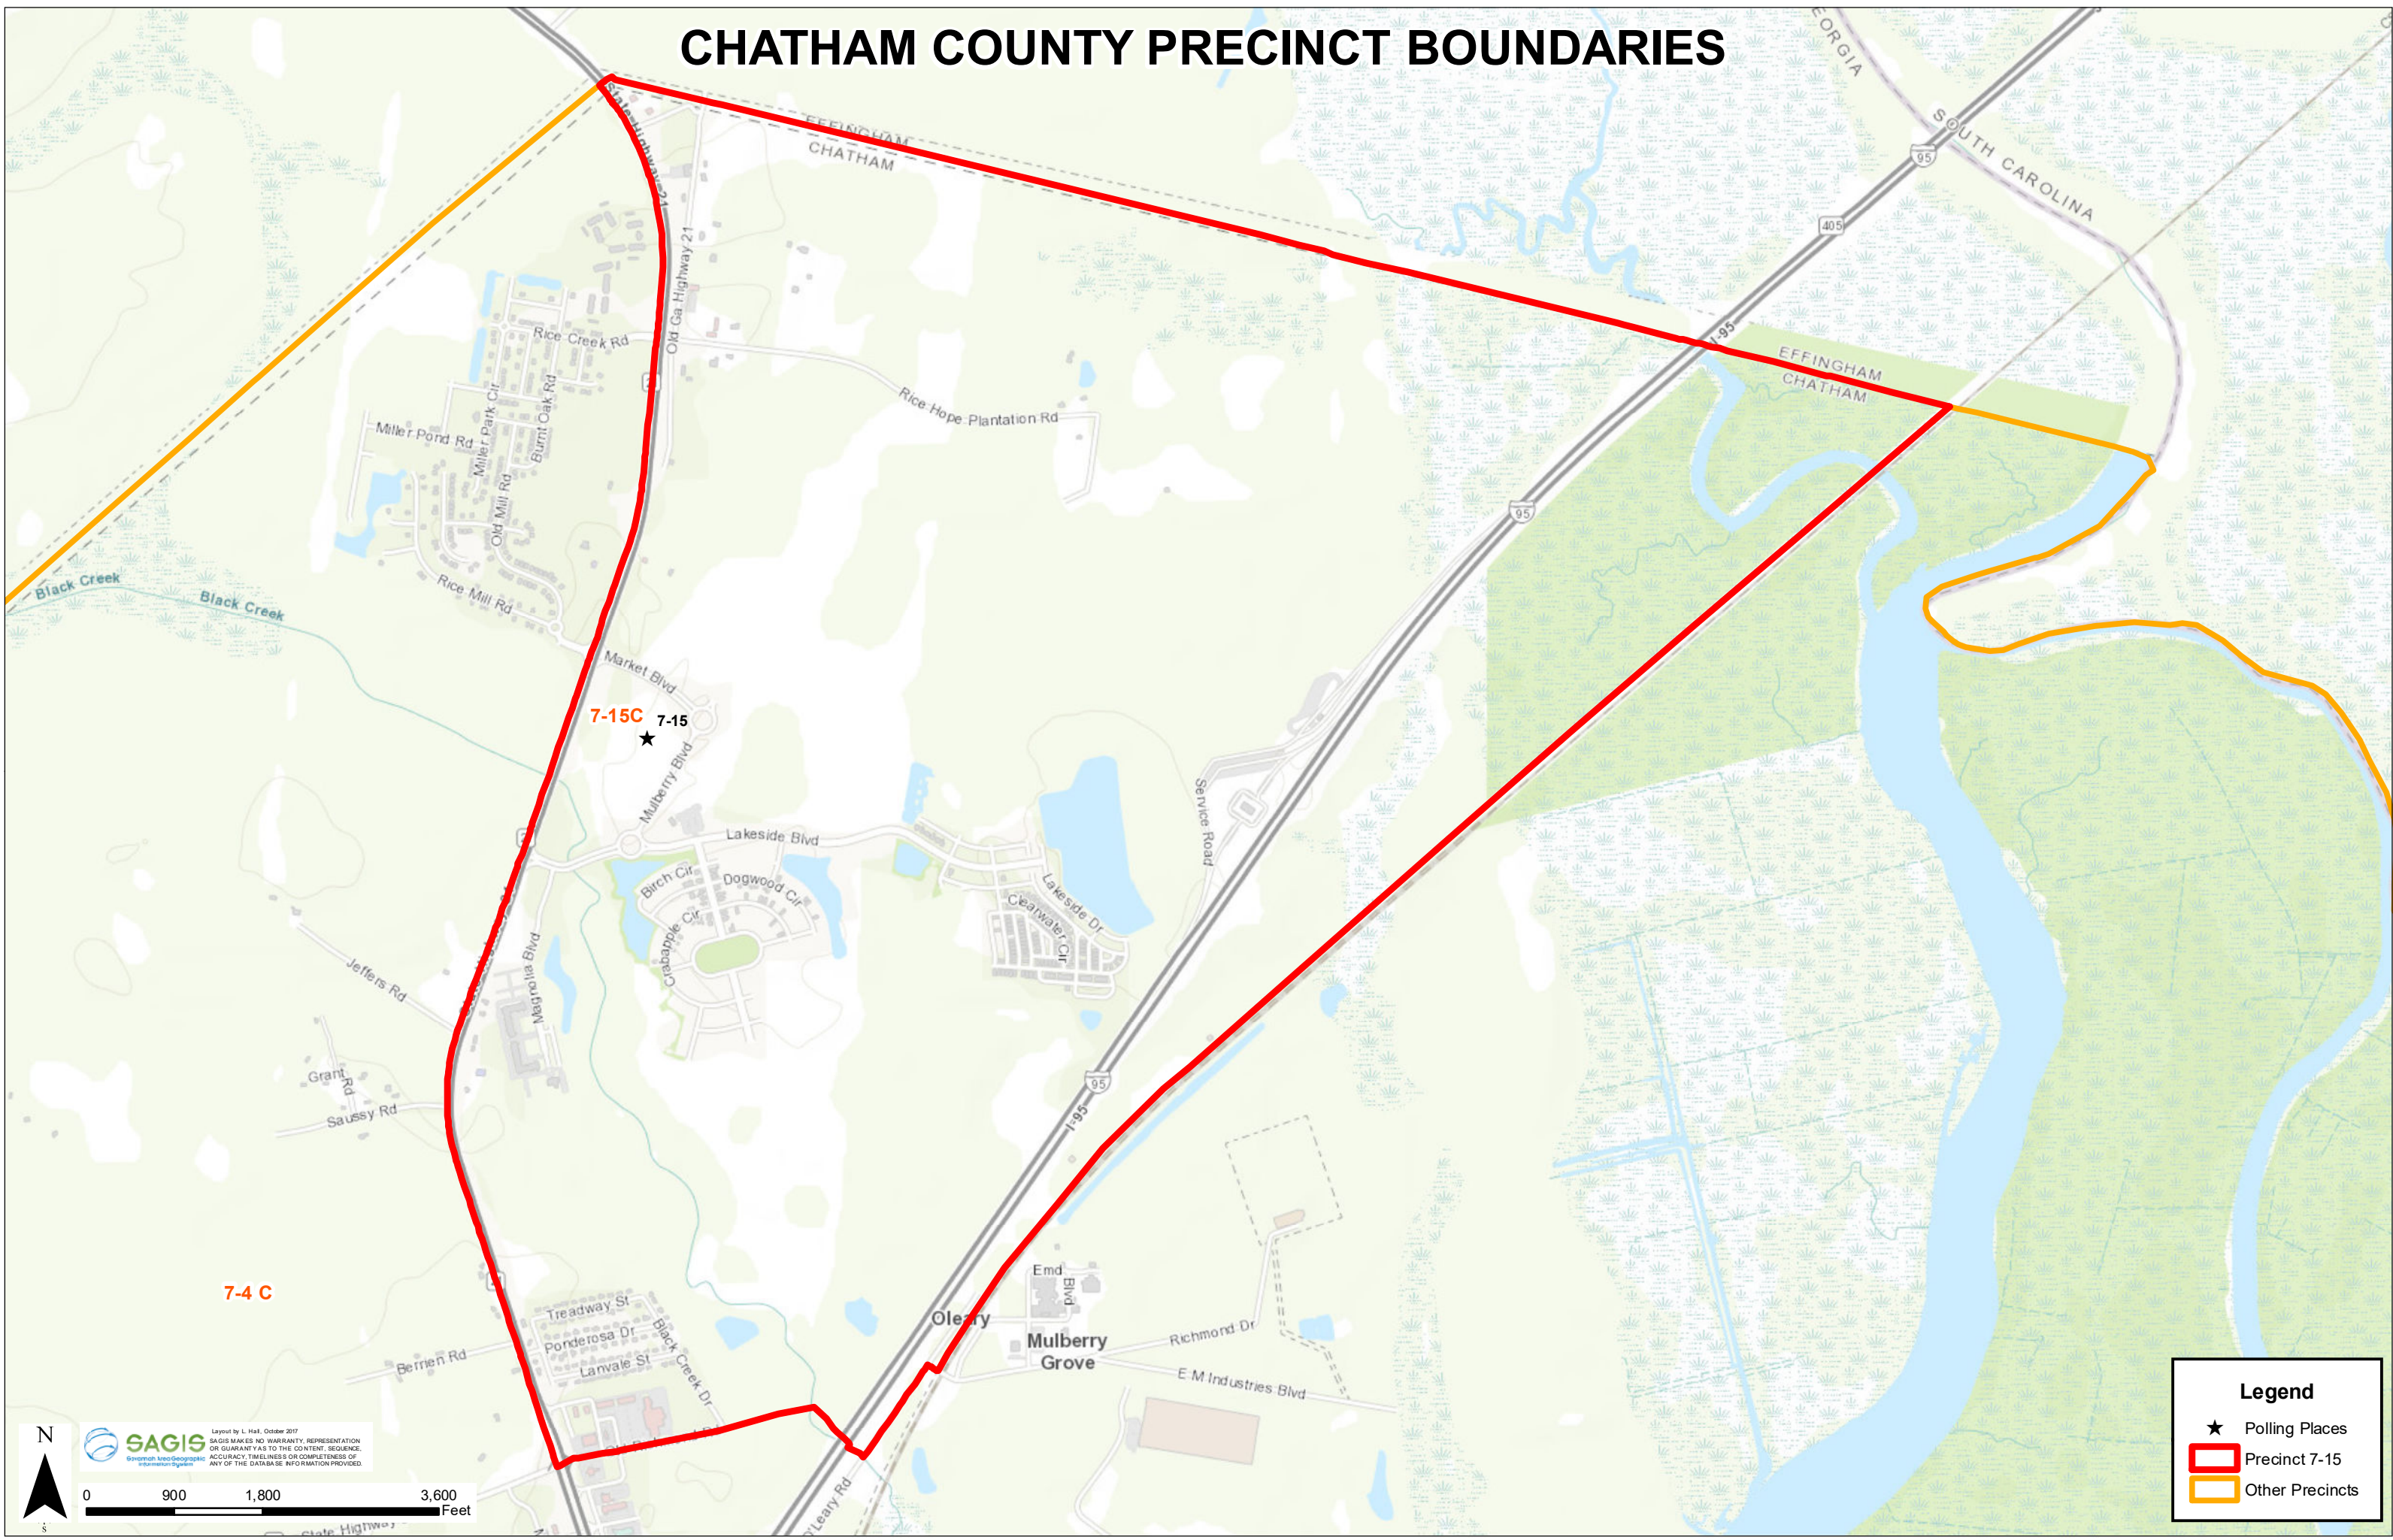

CHATHAM COUNTY PRECINCT BOUNDARIES

7-15C 7-15

7-4 C

Legend

- ★ Polling Places
- Red outline Precinct 7-15
- Orange outline Other Precincts