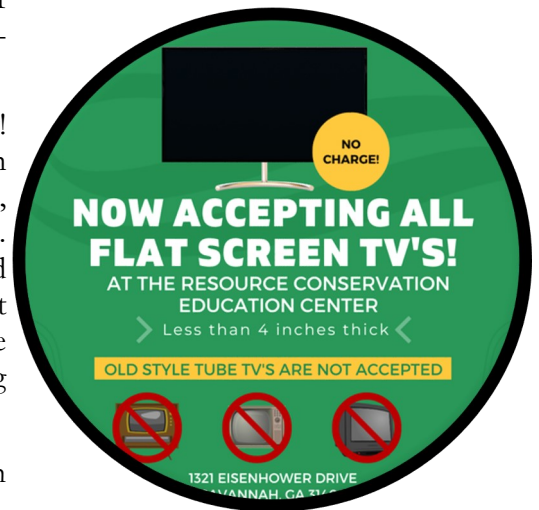

Questions on recycling?

Reach out to Ally!

afindlay@chathamcounty.org or 912-790-1647

[@chathamrecycles](https://www.instagram.com/chathamrecycles)

For more information on stormwater programming, contact:
Stormwater@chathamcounty.org or 912-652-7800